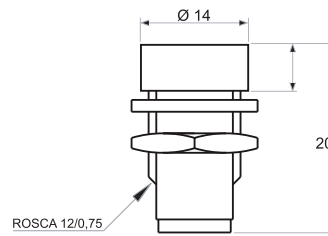

Metal Brackets for 3mm. LED

Metal Brackets for 3mm. LED

Metal Brackets for 5mm. LED

Metal Brackets for 5mm. LED

Metal Brackets for 8mm. LED

Metal Brackets for 8mm. LED

Metal Brackets for 10mm. LED

BPB - 30 A / 230V.