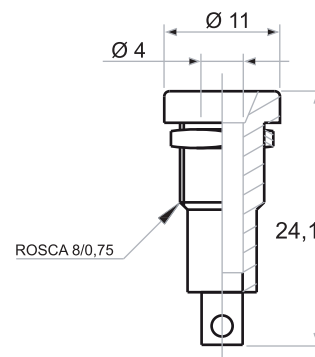

Metal Brackets for 3mm. LED

Metal Brackets for 3mm. LED

Metal Brackets for 5mm. LED

Metal Brackets for 5mm. LED

Metal Brackets for 8mm. LED

Metal Brackets for 8mm. LED

Metal Brackets for 10mm. LED

BPB - 30 A / 230V.

HB - 4

HR - 4

HBS - 4

HSR - 4

PF - 15