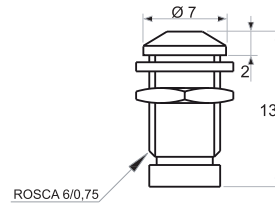

Metal Brackets for 3mm. LED