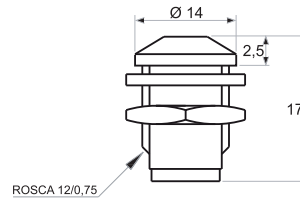

Metal Brackets for 3mm. LED

Metal Brackets for 3mm. LED

Metal Brackets for 5mm. LED

Metal Brackets for 5mm. LED

Metal Brackets for 8mm. LED

Metal Brackets for 8mm. LED

Metal Brackets for 10mm. LED

BPB - 30 A / 230V.