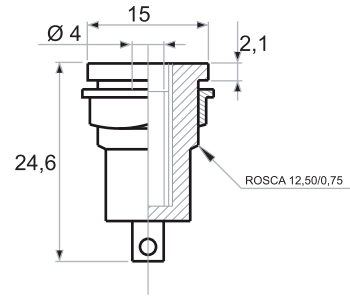

Metal Brackets for 3mm. LED

Metal Brackets for 3mm. LED

Metal Brackets for 5mm. LED

Metal Brackets for 5mm. LED

Metal Brackets for 8mm. LED

Metal Brackets for 8mm. LED

Metal Brackets for 10mm. LED

BPB - 30 A / 230V.

HB - 4

HR - 4

HBS - 4

HSR - 4

PF - 15