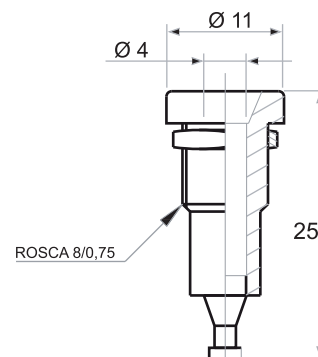

Metal Brackets for 3mm. LED

Metal Brackets for 3mm. LED

Metal Brackets for 5mm. LED

Metal Brackets for 5mm. LED

Metal Brackets for 8mm. LED

Metal Brackets for 8mm. LED

Metal Brackets for 10mm. LED

BPB - 30 A / 230V.

HB - 4

HR - 4

HBS - 4

HSR - 4

PF - 15