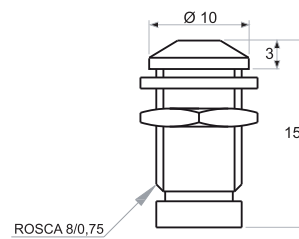

Metal Brackets for 5mm. LED