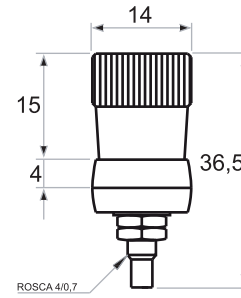

Metal Brackets for 3mm. LED

Metal Brackets for 3mm. LED

Metal Brackets for 5mm. LED

Metal Brackets for 5mm. LED

Metal Brackets for 8mm. LED

Metal Brackets for 8mm. LED

Metal Brackets for 10mm. LED

BPB - 30 A / 230V.