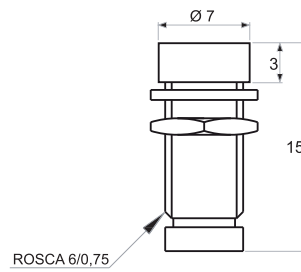

Graded Dials

Código Code	Ø	Grabado Printed	Ángulo Rotat. Angle	Color Colour
CA0050180	50	0-100%	180°	Gris / Grey
CA0050270	50	0-100%	270°	Gris / Grey
CA0080270	80	0-100%	270°	Gris / Grey
CA0080305	80	0-100%	305°	Gris / Grey
CA0116270	116	0-100%	270°	Gris / Grey
CA0116310	116	0-100%	310°	Gris / Grey
CA0116330	116	0-100%	330°	Gris / Grey
CA0080230	80	0-230v	330°	Negro / Black
CA0080250	80	0-250v	340°	Negro / Black
CA0115230	116	0-230v	330°	Negro / Black
CA0115250	116	0-250v	330°	Negro / Black
CA0115330	116	0-100%	330°	Negro / Black
CA0160330	116	0-100%	328°	Azul / Blue

Metal Brackets for 3mm. LED

Metal Brackets for 3mm. LED

Metal Brackets for 5mm. LED

Metal Brackets for 5mm. LED

Metal Brackets for 8mm. LED

Metal Brackets for 8mm. LED

Metal Brackets for 10mm. LED

BPB - 30 A / 230V.