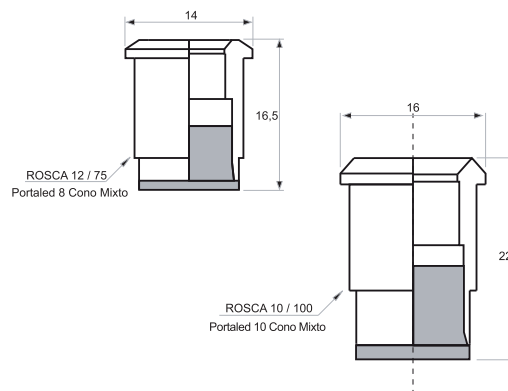

Graded Dials

Código Code	Ø	Grabado Printed	Ángulo Rotat. Angle	Color Colour
CA0050180	50	0-100%	180°	Gris / Grey
CA0050270	50	0-100%	270°	Gris / Grey
CA0080270	80	0-100%	270°	Gris / Grey
CA0080305	80	0-100%	305°	Gris / Grey
CA0116270	116	0-100%	270°	Gris / Grey
CA0116310	116	0-100%	310°	Gris / Grey
CA0116330	116	0-100%	330°	Gris / Grey
CA0080230	80	0-230v	330°	Negro / Black
CA0080250	80	0-250v	340°	Negro / Black
CA0115230	116	0-230v	330°	Negro / Black
CA0115250	116	0-250v	330°	Negro / Black
CA0115330	116	0-100%	330°	Negro / Black
CA0160330	116	0-100%	328°	Azul / Blue

Metal Brackets for 3mm. LED

Metal Brackets for 3mm. LED

Metal Brackets for 5mm. LED

Metal Brackets for 5mm. LED

Metal Brackets for 8mm. LED

Metal Brackets for 8mm. LED

Metal Brackets for 10mm. LED

BPB - 30 A / 230V.

HB - 4

HR - 4

HBS - 4

HSR - 4

PF - 15