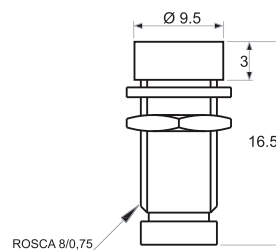

Metal Brackets for 3mm. LED

Metal Brackets for 3mm. LED

Metal Brackets for 5mm. LED

Metal Brackets for 5mm. LED

Metal Brackets for 8mm. LED

Metal Brackets for 8mm. LED

Metal Brackets for 10mm. LED

BPB - 30 A / 230V.